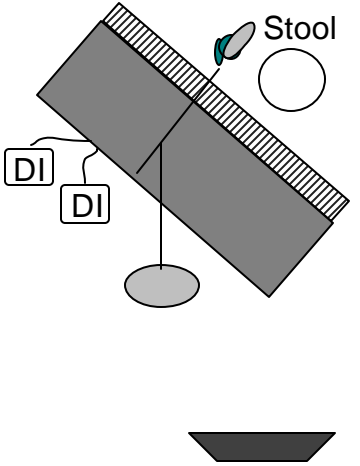

Horns monitor--
horns, kick, snare, lead
vocal

Drum monitor--
everything

Bass amp:
8 x 10 800w

Keys amp:
Peavey KB 350

Keys monitor--
kick, snare, guitar,
vocals

Guitar amp:
Fender Twin
Reissue

Guitar monitor--
kick, snare, vocals

Lead vocal monitor--
kick, snare, vocals..leadvox
highest

Bass monitor--
kick, snare,
vocals

The Box Tops

Stage Monitor Mixes